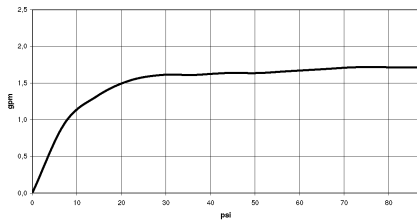

## Rain shower with ceiling fixing 220 mm - Brushed Dark Platinum

IMO

28 669 970

Fits: IMO, TARA, LISSÉ, VAIA, META, CYO

- PURE RAIN, max. flow rate 6.8 l/min (at 3 bar)
- with anti-scale system
- rain shower Ø 220 mm
- rosette Ø 60 mm optional
- 1/2" connection
- Function from: 6 l/min
- quick clearing
- This product reduces water consumption by % (compared to requirements of EPAct '92)
- This product can contribute to Water Use Reduction in LEED® Green Building Rating
- This product can help a building meet the requirements of Green Building Rating Systems, e.g. LEED®, BREEAM®, DGNB

### Required miscellaneous

	<b>Concealed wall elbow -</b> •max. recess depth 163 mm •min. recess depth 90 mm	35 085 970-90 0010
---	--	-----------------------

28 669 970

mm [inches]

Flow rate chart

Codes & Standards