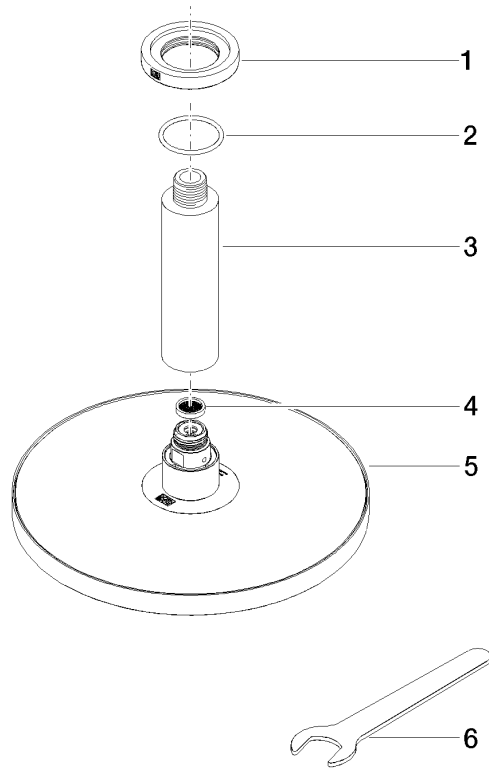

## Rain shower with ceiling fixing 220 mm - Brushed Dark Platinum

IMO

28 669 970

Fits: IMO, TARA, LISSÉ, VAIA, META, CYO

- PURE RAIN, max. flow rate 6.8 l/min (at 3 bar)
- with anti-scale system
- rain shower Ø 220 mm
- rosette Ø 60 mm optional
- 1/2" connection
- Function from: 6 l/min
- quick clearing
- This product reduces water consumption by % (compared to requirements of EPAct '92)
- This product can contribute to Water Use Reduction in LEED® Green Building Rating
- This product can help a building meet the requirements of Green Building Rating Systems, e.g. LEED®, BREEAM®, DGNB

### Required miscellaneous

	<b>Concealed wall elbow -</b> •max. recess depth 163 mm •min. recess depth 90 mm	35 085 970-90 0010
---	--	-----------------------

28 669 970

mm [inches]

Flow rate chart

Codes & Standards

## Rain shower with ceiling fixing 220 mm - Brushed Dark Platinum

---

IMO

28 669 970

### Certificates

---

IAPMO\_11777.

IAPMO\_4976 (4).

28 669 970

**Spare parts list**

No.	Item Number	Name	Quantity used	Delivery time
1	09 27 22 040-99	rosette	1	30
2	09 14 10 141 90	seal	1	2
3	09 11 03 080-99	connection	1	30
4	09 23 01 075 90	insert	1	2
5	04 12 05 092 10-99	shower	1	30
6	90 30 09 069 00 90	key	1	2